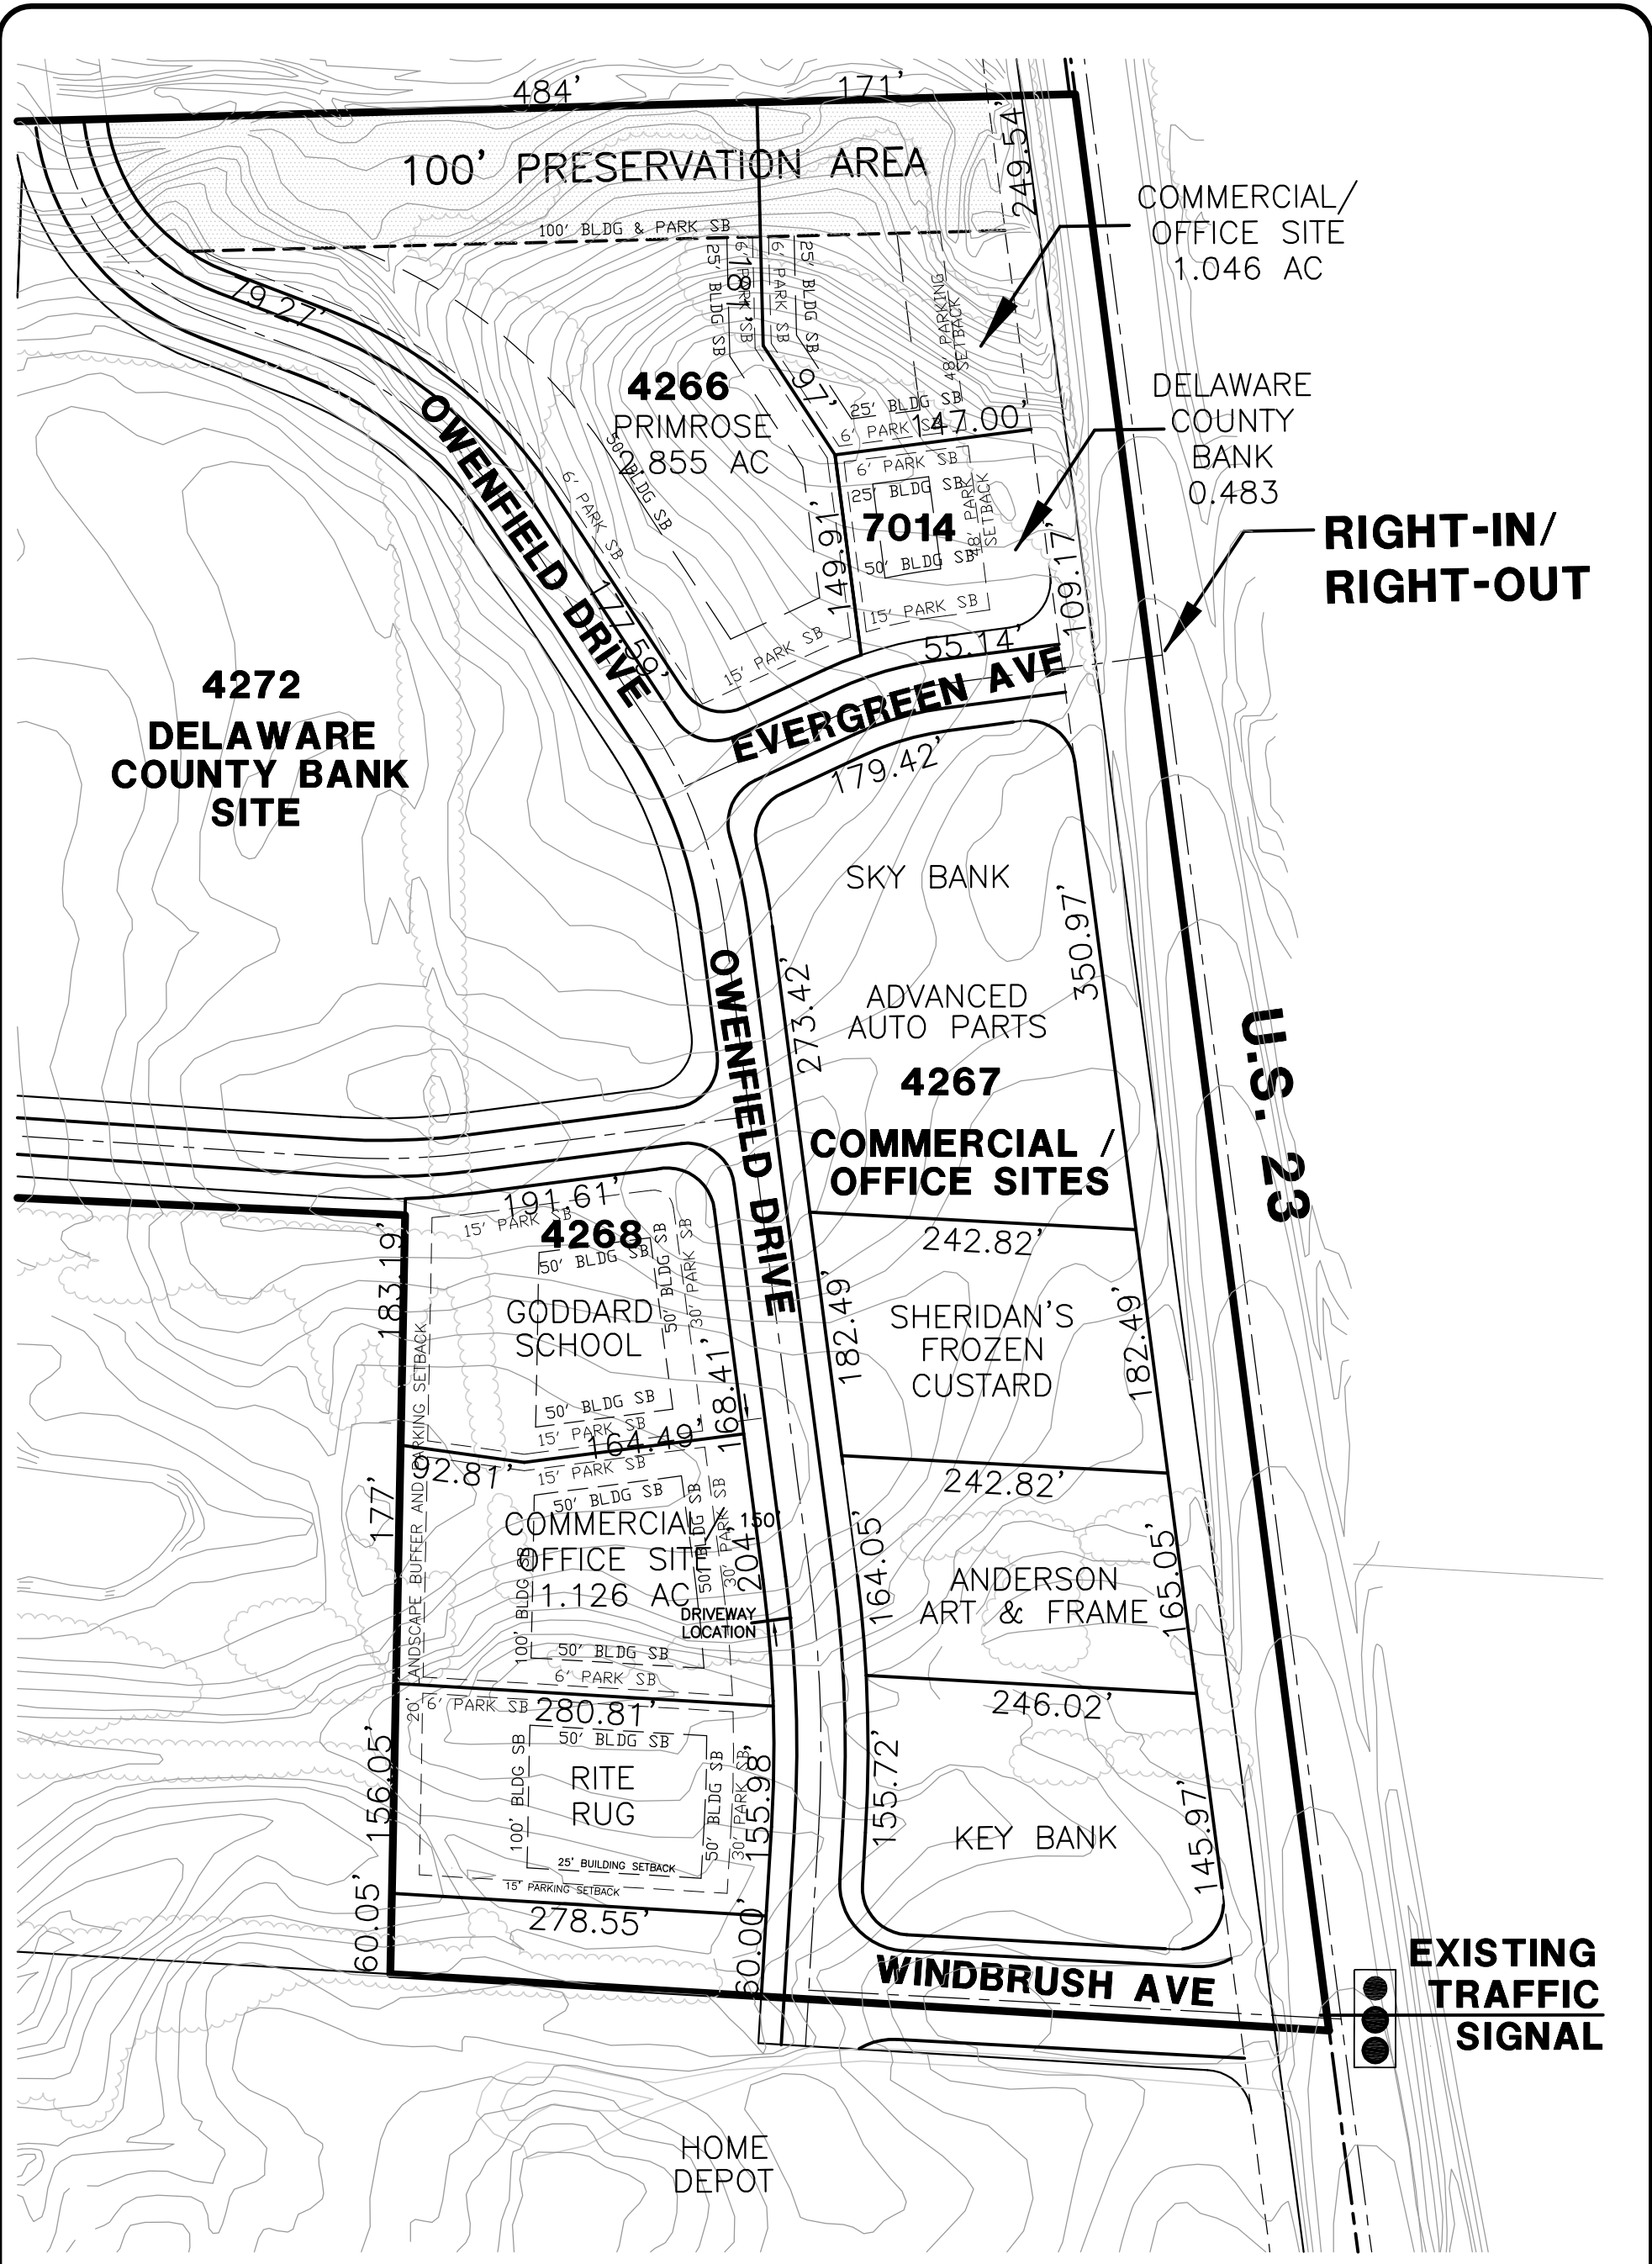

J:\DEL\G\WORK\98\98-300\MARKETING\MARKETING_020707.DWG -- 3/20/2007 8:54:03 AM

**RIGHT-IN/
RIGHT-OUT**

**EXISTING
TRAFFIC
SIGNAL**

DATE: MARCH, 2007
JOB NO: 98300

**RIVERBEND
ORANGE TOWNSHIP**

Planned Communities, Inc.
110 Northwoods Boulevard, Suite B
Columbus, Ohio 43235
(614) 846-5330